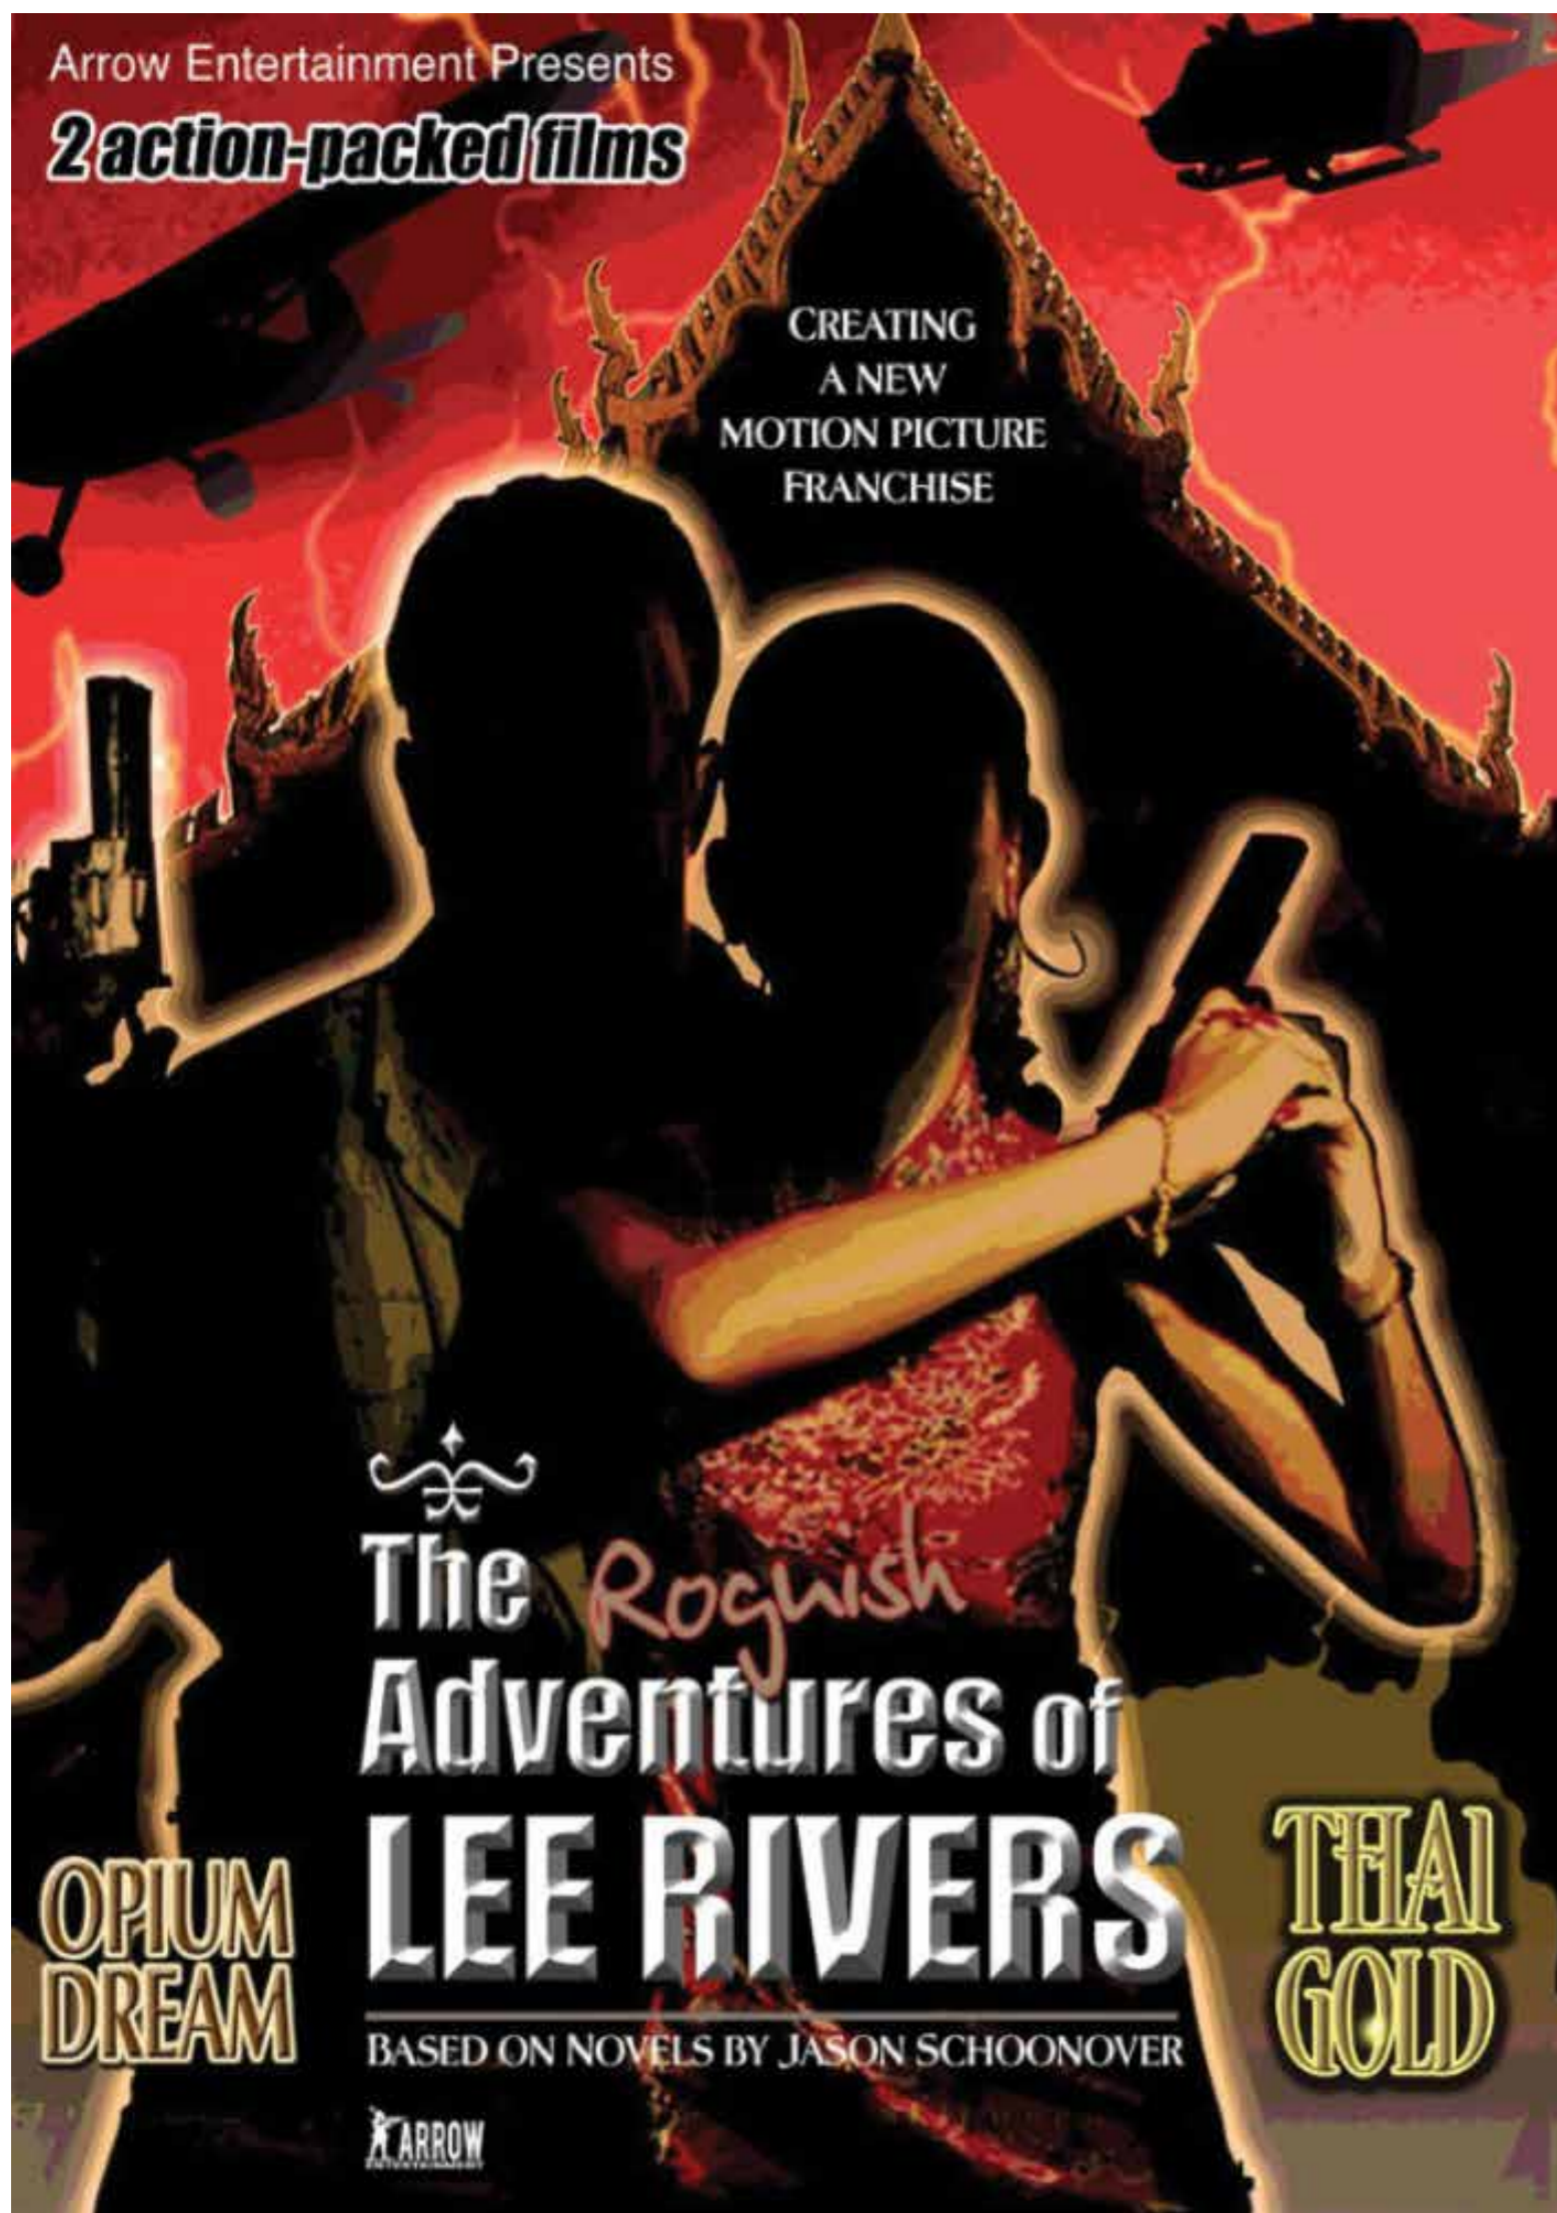

Bonafide Graphic Design

KeyArt
Arrow Entertainment